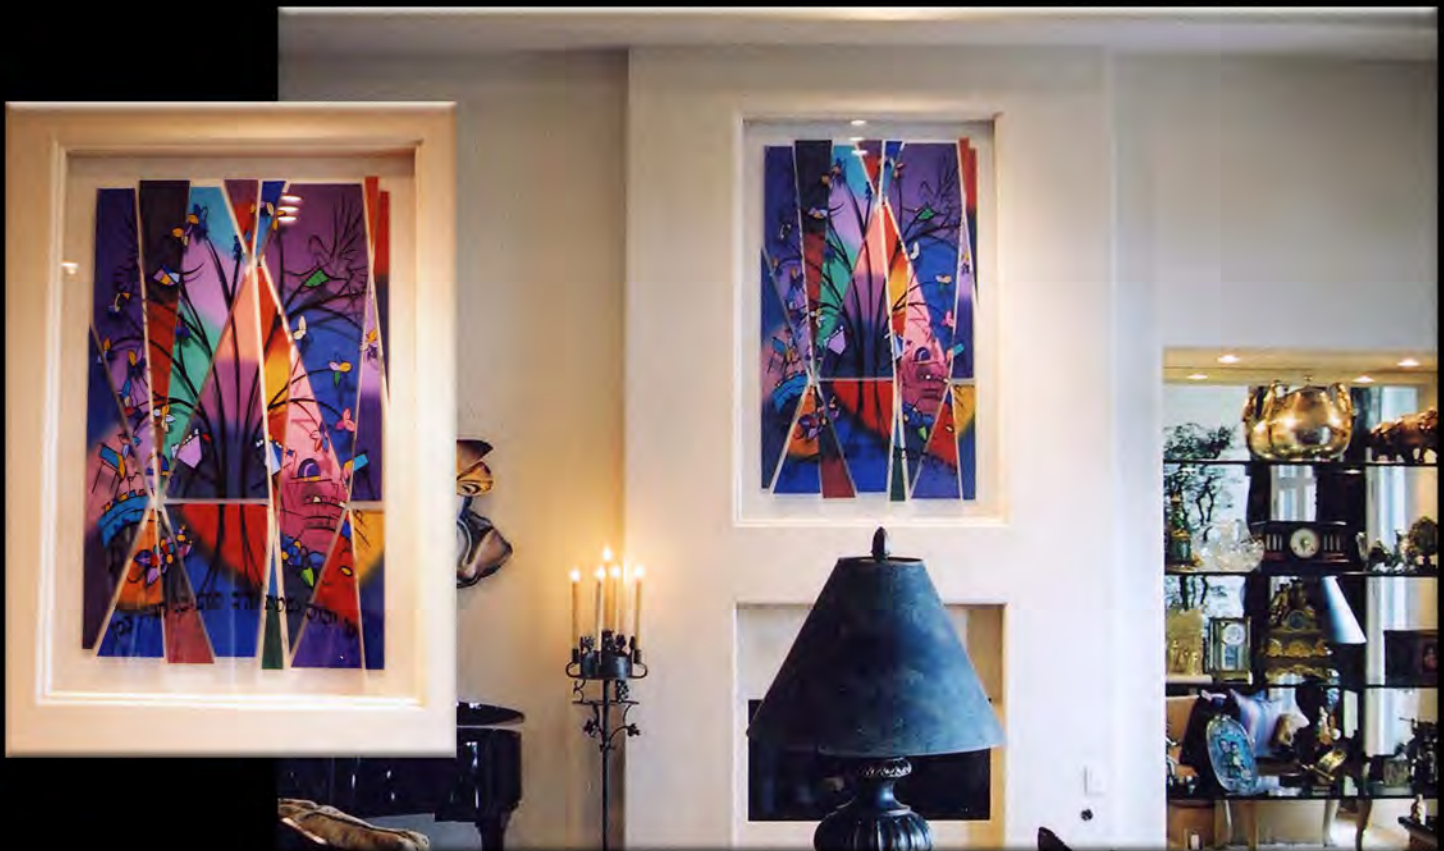

SSM+FA

SULZBERG SPORTS MEDIA + FINE ART

INTEGRATED ART SYSTEMS

Adding depth and prestige to Sulzberg Sports Media and Fine Art is our product line called Integrated Art Systems. This is Bruce Sulzberg's concept where he took his style and technique and instead of traditionally framing the end result, he took it one step further and figured out a way to build these 3-dimensional paintings inside a wall. This product line takes the company into a whole new arena that most art companies do not have. It mixes the art world with the interior design world and is so unique we are the only company in the world with this concept.

The INTEGRATED ART SYSTEM LINE is the production of our original 3-dimensional layered paintings built-in to a special containment system referred to as "the shell" and installed inside the wall. The shell that is built around the art is made out of wood and painted inside and out to match the wall that it is being built. The shell is one piece that then slides into the custom sized space that has been carved out. The final part of the installation is building the wall around the painting to showcase the Original painting.

The ISA SYSTEM is also removable if the clients ever decided to move to a new location.

SEE A SALES CONSULTANT TO GET MORE INFORMATION.